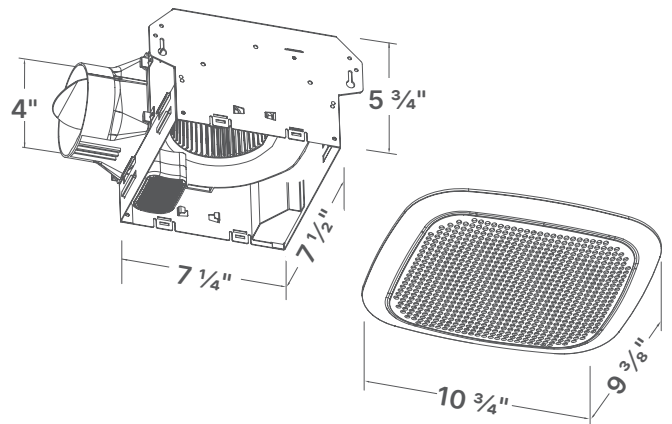

Housing

- Galvanized steel body
- Detachable 4" diameter metal duct adapter
- Built-in backdraft damper
- Easy installation with expandable extension bracket

Grille

- Attractive design using ABS material
- Attaches directly to housing with torsion springs
- White

LED Indicator

- Turn the power switch on/off to operate on/off
  LED indicator will be green when power is on

Bluetooth Speaker Assembly

- Include a Bluetooth 3.0 speaker, 3W and 4 Ohm
- Play audio through most Bluetooth wireless devices

Warranty

- 3-Year limited warranty

TYPICAL SPECIFICATION

Ventilation fan with Bluetooth® Speaker 70BT; ENERGY STAR qualified with DC brushless motor engineered to run continuously for a minimum 70,000 hours; airflow rating of 70 CFM and loudness rating of 1.0 Sone at 0.1 static pressure as certified by the Home Ventilating Institute (HVI); power consumption of 8.4 Watts with efficiency rating of 10.6 CFM/Watt. UL and cUL listed for tub/shower enclosure when used with GFCI-protected branch circuit wiring.

The Bluetooth® word mark and logos are registered trademarks owned by Bluetooth SIG, Inc. and any use of such marks by Delta Electronics, Inc. is under license. Other trademarks and trade names are those of their respective owners.